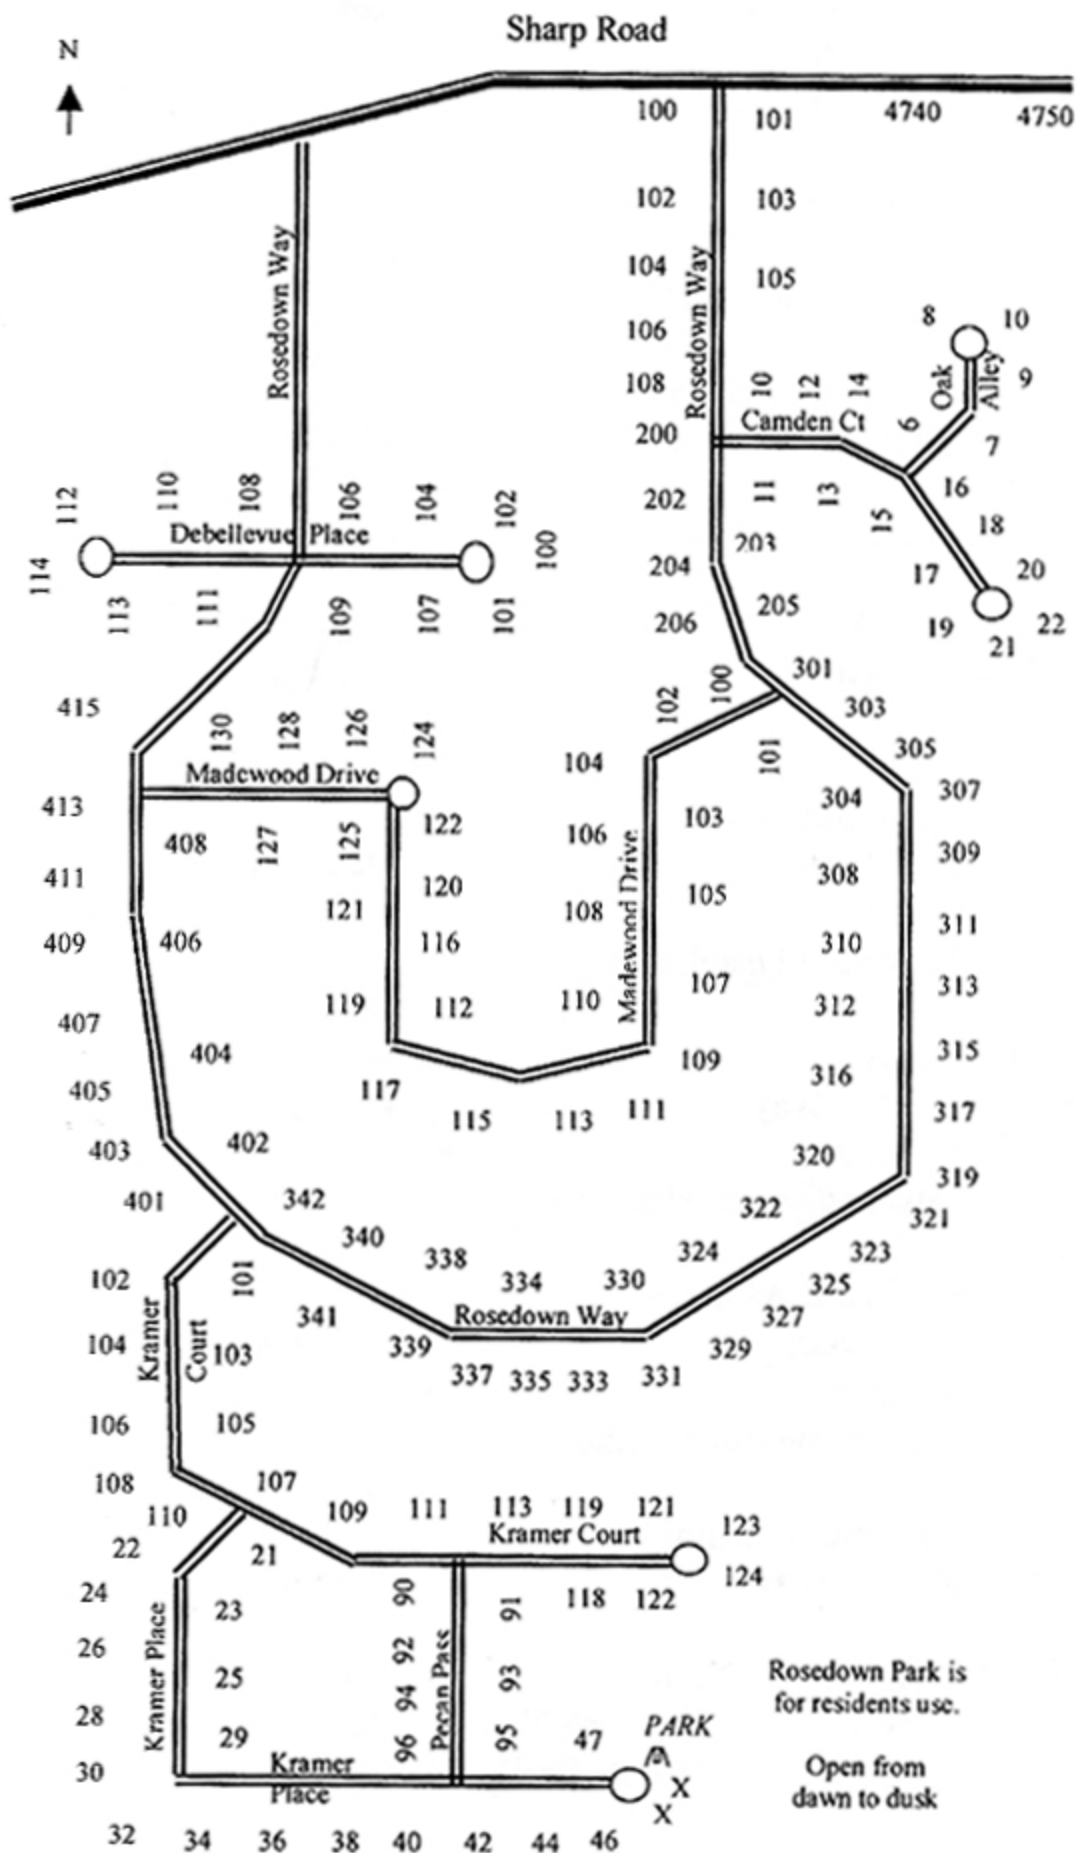

Rosedown Subdivision

Rosedown Park is for residents use.

Open from dawn to dusk